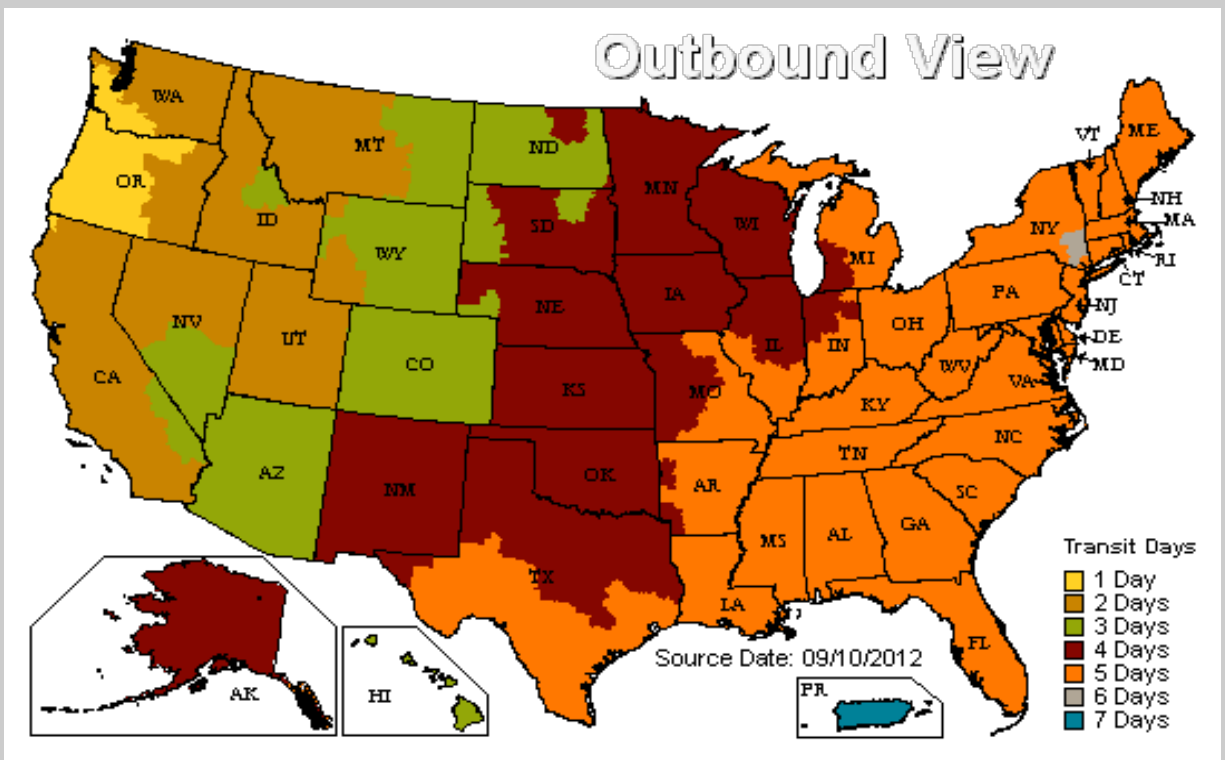

## U.S. Ground Map Results

Business days in transit from: EUGENE, OR 97403

Service Map colors may vary due to differences in hardware and software. This map is a general representation of UPS Ground transit times. For service availability and to calculate the delivery time for a package shipped between a specific origin and destination worldwide